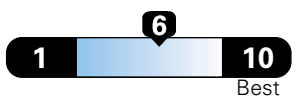

Smog Rating (tailpipe only)

This vehicle emits 357 grams CO2 per mile. The best emits 0 grams per mile (tailpipe only). Producing and distributing fuel also creates emissions; learn more at fuel economy.gov.

Actual results will vary for many reasons, including driving conditions and how you drive and maintain your vehicle. The average new vehicle gets 27 MPG and cost $7,500 to fuel over 5 years. Cost estimates are based on 15,000 miles per year at $2.70 per gallon. MPGe is miles per gasoline gallon equivalent. Vehicle emissions are a significant cause of climate change and smog.

fuel economy.gov

Calculate personalized estimates and compare vehicles