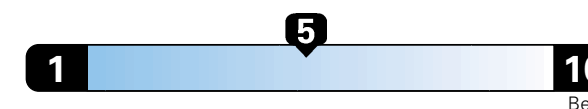

MANUFACTURER'S SUGGESTED RETAIL PRICE OF THIS MODEL INCLUDING DEALER PREPARATION

Base Price: \$23,445

JEOP RENEGADE LATITUDE 4X4
Exterior Color: Anvil Exterior Paint
Interior Color: Black Interior Colors
Interior: Premium Cloth Bucket Seats
Engine: 2.4L I4 M-Air Engine
Transmission: 9-Speed 948TE Automatic Transmission
STANDARD EQUIPMENT (UNLESS REPLACED BY OPTIONAL EQUIPMENT)
 FUNCTIONAL/SAFETY FEATURES

For more information visit: www.jeep.com
 or call 1-877-IAM-JEEP

FCA US LLC

Fuel Economy and Environment

Gasoline Vehicle

Fuel Economy These estimates reflect new EPA methods beginning with 2017 models.
24 MPG
 combined city/hwy
4.2 gallons per 100 miles
 21 city 29 highway

Small SUV 4WD range from 18 to 37 MPG.
 The best vehicle rates 136 MPGe.

You spend \$750
 in fuel costs
 over 5 years
 compared to the
 average new vehicle.

Annual fuel cost
\$1,500

Fuel Economy & Greenhouse Gas Rating (tailpipe only)