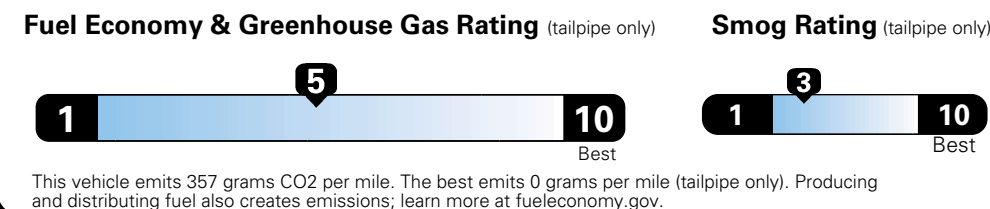

## Fuel Economy and Environment

**Flexible Fuel Vehicle  
 Gasoline-Ethanol (E85)**

**You spend  
 \$500**  
 in fuel costs  
 over 5 years  
 compared to the  
 average new vehicle.

**Annual fuel cost  
 \$1,450**