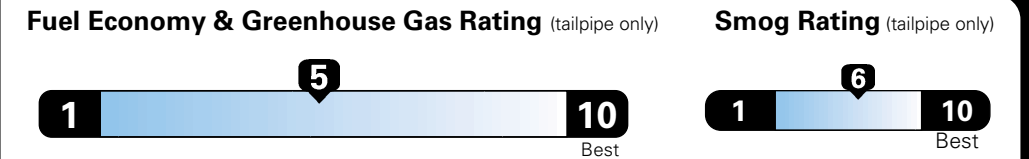

This vehicle emits 357 grams CO2 per mile. The best emits 0 grams per mile (tailpipe only). Producing and distributing fuel also creates emissions; learn more at fuelconomy.gov.

Actual results will vary for many reasons, including driving conditions and how you drive and maintain your vehicle. The average new vehicle gets 26 MPG and cost $7,000 to fuel over 5 years. Cost estimates are based on 15,000 miles per year at $2.45 per gallon. This is a dual fueled automobile. MPGe is miles per gasoline gallon equivalent. Vehicle emissions are a significant cause of climate change and smog.

fuelconomy.gov

Calculate personalized estimates and compare vehicles

GOVERNMENT 5-STAR SAFETY RATINGS

Overall Vehicle Score ★★★★★

Based on the combined ratings of frontal, side, and rollover. Should ONLY be compared to other vehicles of similar size and weight.

Frontal Crash Driver Passenger ★★★★★

Based on the risk of injury in a frontal impact. Should ONLY be compared to other vehicles of similar size and weight.

Side Crash Front seat Rear seat ★★★★★

Based on the risk of injury in a side impact.

Rollover ★★★★★

Based on the risk of rollover in a single-vehicle crash.

Star ratings range from 1 to 5 stars (★★★★★) with 5 being the highest. Source: National Highway Traffic Safety Administration (NHTSA) www.safercar.gov or 1-888-327-4236

The safety ratings above are based on Federal Government tests of particular vehicles equipped with certain features and options. The performance of this vehicle may differ.

PARTS CONTENT INFORMATION

**FOR VEHICLES IN THIS CARLINE:
U.S./CANADIAN PARTS CONTENT: 22%**

MAJOR SOURCES OF FOREIGN PARTS CONTENT:

ITALY : 62%

NOTE: PARTS CONTENT DOES NOT INCLUDE FINAL ASSEMBLY, DISTRIBUTION, OR OTHER NON-PARTS COSTS.

FOR THIS VEHICLE:

FINAL ASSEMBLY POINT:

MELFI, ITALY

COUNTRY OF ORIGIN:

ENGINE: UNITED STATES

TRANSMISSION: UNITED STATES

VEHICLE PROTECTION
A PRODUCT OF FCA US LLC

Ask for Mopar Vehicle Protection for your vehicle. We Built It. We Back It.