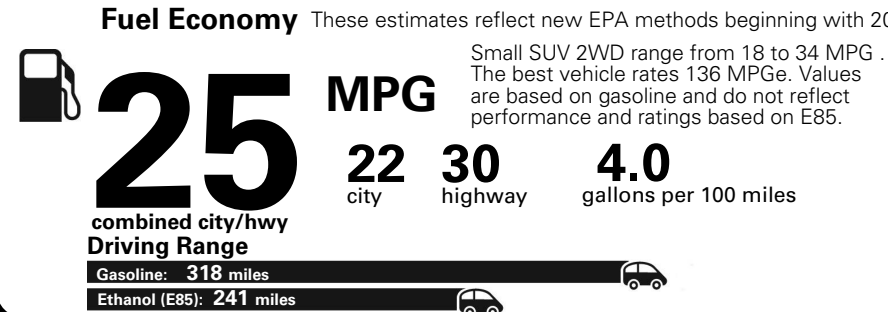

Destination Charge $1,095

TOTAL PRICE: * $26,310

WARRANTY COVERAGE
5-year or 60,000-mile Powertrain Limited Warranty.
3-year or 36,000-mile Basic Limited Warranty.
Ask Dealer for a copy of the limited warranties or see your owner's manual for details.

**5 YEAR / 60,000 MILE
POWERTRAIN WARRANTY**

Assembly Point/Port of Entry: BALTIMORE, MARYLAND, U.S.A. S.L. SHIP TO: SOLD TO:
VIN: ZAC-CJABB9HP-G47579 L4-VON: 5567 1207

THIS LABEL IS ADDED TO THIS VEHICLE TO COMPLY WITH FEDERAL LAW. THE LABEL CANNOT BE REMOVED OR ALTERED PRIOR TO DELIVERY TO THE ULTIMATE PURCHASER.

* STATE AND/OR LOCAL TAXES IF ANY, LICENSE AND TITLE FEES AND DEALER SUPPLIED AND INSTALLED OPTIONS AND ACCESSORIES ARE NOT INCLUDED IN THIS PRICE. DISCOUNT, IF ANY, IS BASED ON PRICE OF OPTIONS IF PURCHASED SEPARATELY.

Fuel Economy and Environment

**Flexible Fuel Vehicle
Gasoline-Ethanol (E85)**

You spend $250
in fuel costs over 5 years compared to the average new vehicle.

Annual fuel cost $1,450